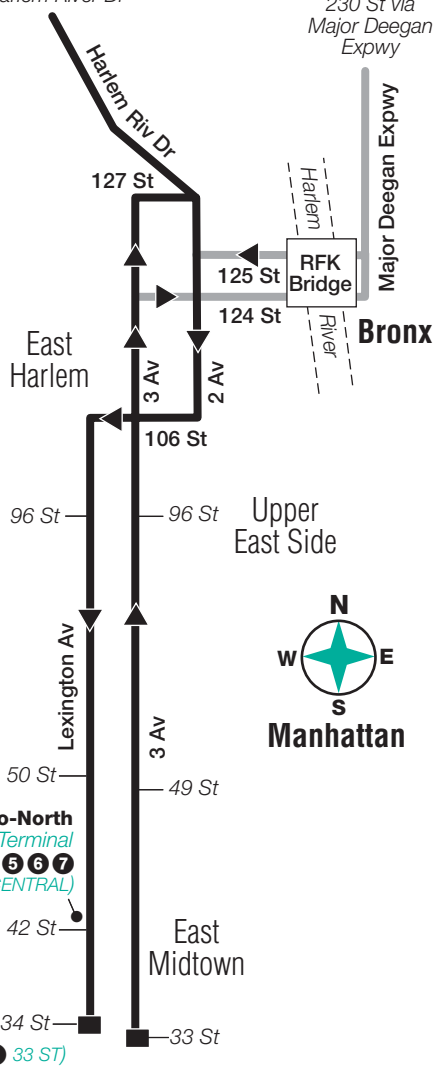

### **Stops in Manhattan**

#### **Drop-off Only**

Broadway & W 207 St  
Broadway & W 219 St

### **Stops in the Bronx**

to/from Dyckman St via Harlem River Dr

to/from 230 St via Major Deegan Expwy